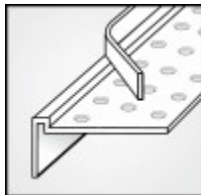

Trim-Tex® L Beads

Proudly sold at your local [Knez Building Materials supplier](#).

Pull Away Pre-Mask L Bead

This product features a revolutionary design that lets you remove the protective masking shield more quickly and with greater ease compared to competing products. It will leave no jagged tears or rusty steel lines. Available in widths of $\frac{1}{2}$ " and $\frac{5}{8}$ " and lengths from 8' to 12'; ask your Knez representative for help ordering the right fit for your needs.

Tear Away L Bead

Use this product to effectively eliminate joint cement from ceilings and form a guide for the trowel. It has an appealing, clean finish. The tear away component is easily removed without ruining the finish. Available in widths of $\frac{1}{2}$ " and $\frac{5}{8}$ " and lengths from 8' to 12'; ask your Knez representative for help ordering the right product for your needs.

L Bead

A mud on L Bead made of rigid vinyl. Available in widths from $\frac{3}{8}$ " to $\frac{5}{8}$ " and lengths of 8' and 10'; ask your Knez representative for help ordering the right product for your needs.

Archway L Bead

Archway L Bead is two products in one: a $\frac{5}{8}$ " flexible L bead and a $\frac{1}{2}$ " flexible L bead. Ready for installation as a $\frac{5}{8}$ " L Bead, the product can easily be converted to the $\frac{1}{2}$ " size; it's as easy as bending along the prescored line and peeling off the strip. Comes in 10' length.