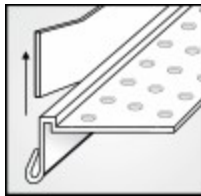

Trim-Tex® L Beads

Proudly sold at your local [Knez Building Materials supplier](#).

Pull Away Pre-Mask L Bead

This product features a revolutionary design that lets you remove the protective masking shield more quickly and with greater ease compared to competing products. It will leave no jagged tears or rusty steel lines. Available in widths of $\frac{1}{2}$ " and $\frac{5}{8}$ " and lengths from 8' to 12'; ask your Knez representative for help ordering the right fit for your needs.

Tear Away L Bead

Use this product to effectively eliminate joint cement from ceilings and form a guide for the trowel. It has an appealing, clean finish. The tear away component is easily removed without ruining the finish. Available in widths of $\frac{1}{2}$ " and $\frac{5}{8}$ " and lengths from 8' to 12'; ask your Knez representative for help ordering the right product for your needs.

L Bead

A mud on L Bead made of rigid vinyl. Available in widths from $\frac{3}{8}$ " to $\frac{5}{8}$ " and lengths of 8' and 10'; ask your Knez representative for help ordering the right product for your needs.

Archway L Bead

Archway L Bead is two products in one: a $\frac{5}{8}$ " flexible L bead and a $\frac{1}{2}$ " flexible L bead. Ready for installation as a $\frac{5}{8}$ " L Bead, the product can easily be converted to the $\frac{1}{2}$ " size; it's as easy as bending along the prescored line and peeling off the strip. Comes in 10' length.