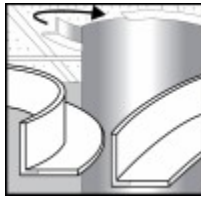

**Trim-Tex® Flex-Grid Angle, Ceiling Bead, Stick Up Trim, Drive In Bead**  
Proudly sold at your local [Knez Building Materials supplier](#).

**Flex-Grid Angle**

Trim-Tex's revolutionary way to finish circular columns and recessed circular, freeform and floating columns. This product is available in the two most widely used sizes of 7/8" and 9/16". Suitable for finishing columns with a radius of 5 1/2" or larger.

---

**Mud On Ceiling Bead**

This is the ideal solution when trying to match a standard drop ceiling grid system in color and style. Manufactured from a rigid vinyl, this bead installs quickly and is easy to handle. Produced with a 7/8" protecto mask included.

---

**Drive In Bead**

Similar to Stick Up Trim, the Drive In Bead lets you finish office partition walls swiftly and economically. Installation is easy: simply fit one flange into the space between the ceiling and the wall and "drive in" the flange until the second flange sits flush with the wall.